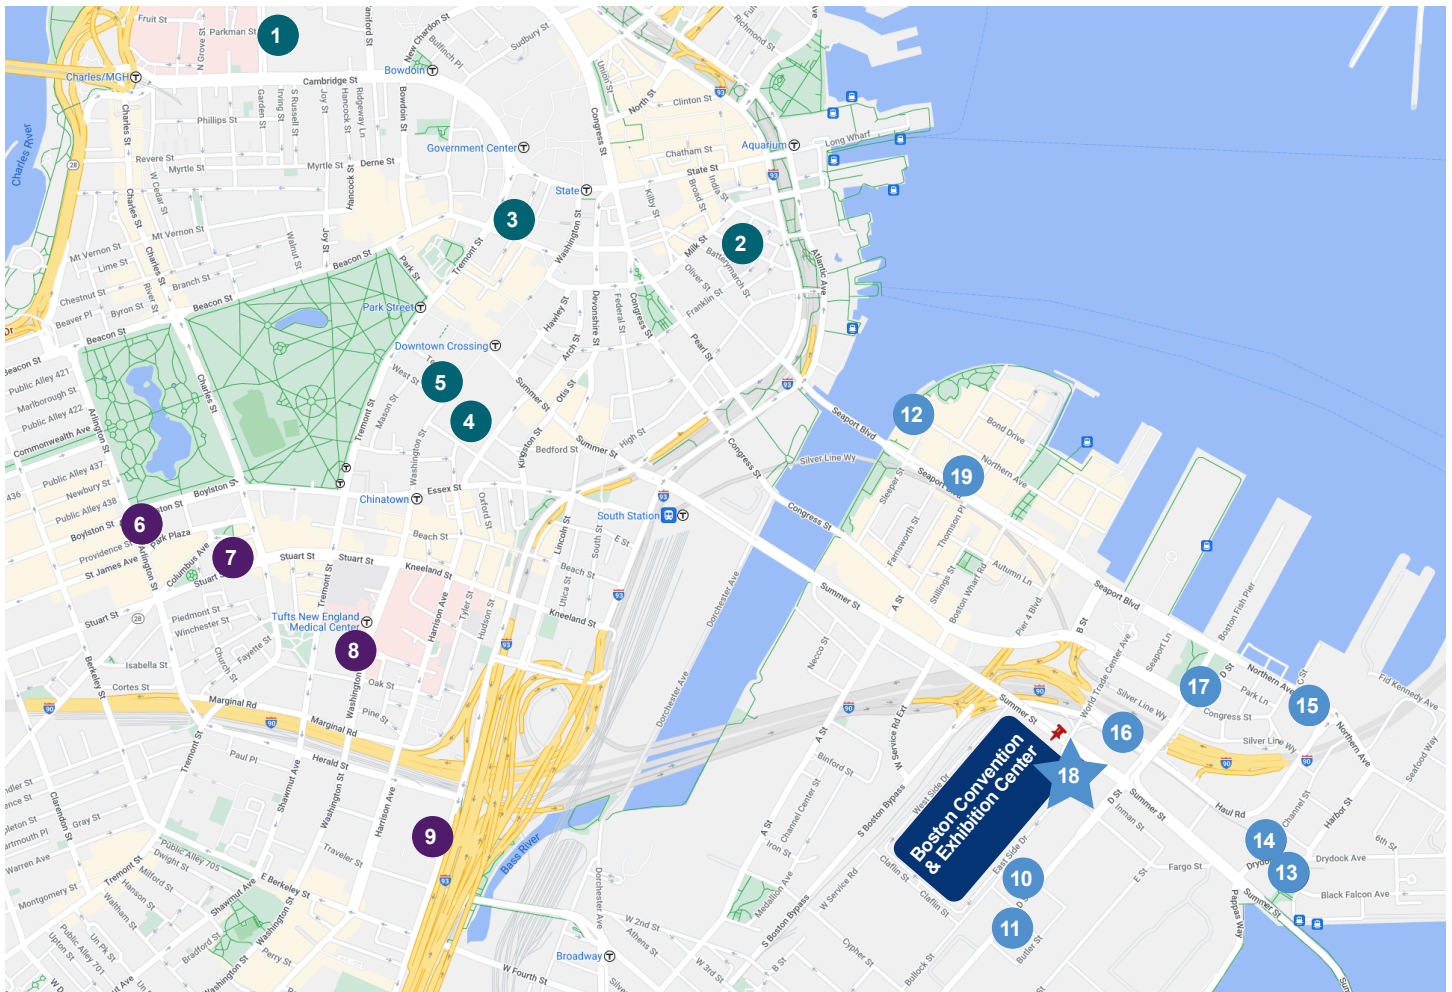

ENDO2024

JUNE 1-4, 2024 BOSTON CONVENTION & EXHIBITION CENTER, BOSTON, MA

SHUTTLE INFORMATION

HOTELS

- | | | | |
|----|--------------------------------------|----|---|
| 1 | Wyndham Boston Beacon Hill | 11 | Element Boston Seaport District |
| 2 | Dagny Hotel | 12 | Envoy Hotel, Autograph Collection |
| 3 | Omni Parker House | 13 | Hampton Inn Boston Seaport District |
| 4 | Hyatt Regency Boston | 14 | Homewood Suites by Hilton Boston Seaport District |
| 5 | The Godfrey Hotel Boston | 15 | Hyatt Place Boston/Seaport District |
| 6 | Hilton Boston Park Plaza | 16 | Omni Boston Hotel at The Seaport |
| 7 | Revere Hotel Boston Common | 17 | Renaissance Boston Waterfront |
| 8 | Doubletree by Hilton Boston Downtown | 18 | Westin Boston Seaport District |
| 9 | AC Hotel Boston Downtown | 19 | YOTEL Boston |
| 10 | Aloft Boston Seaport District | | |

SHUTTLE ROUTES

ROUTE # 1

HOTELS	BOARDING LOCATION
1 Wyndham Boston Beacon Hill	Curbside on Blossom
2 Dagny Hotel	Curbside on Broad Street
3 Omni Parker House	NE Corner of Tremont & Beacon
4 Hyatt Regency Boston	Corner of Ave. de Lafayette & Harrison Ave.
5 The Godfrey Hotel Boston	At Hyatt Regency Boston

ROUTE # 2

HOTELS	BOARDING LOCATION
6 Hilton Boston Park Plaza	Curbside, Columbus Ave Entrance
7 Revere Hotel Boston Common	At Hilton Boston Park Plaza, Columbus Ave Entrance
8 Doubletree by Hilton Boston Downtown	Across the Street from Lobby Entrance
9 AC Hotel Boston Downtown	Front Entrance, Albany Street

WALK HOTELS

HOTELS
10 Aloft Boston Seaport District
11 Element Boston Seaport District
12 Envoy Hotel, Autograph Collection
13 Hampton Inn Boston Seaport District
14 Homewood Suites by Hilton Boston Seaport District
15 Hyatt Place Boston/Seaport District
16 Omni Boston Hotel at The Seaport
17 Renaissance Boston Waterfront
18 Westin Boston Seaport District
19 YOTEL Boston